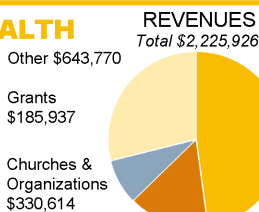

FINANCIAL HEALTH

Audited financial report of FY2018 available at egc.org/financial.