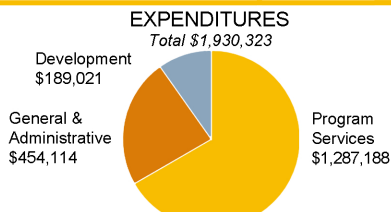

FINANCIAL HEALTH

Audited financial report of FY2018 available at egc.org/financial.